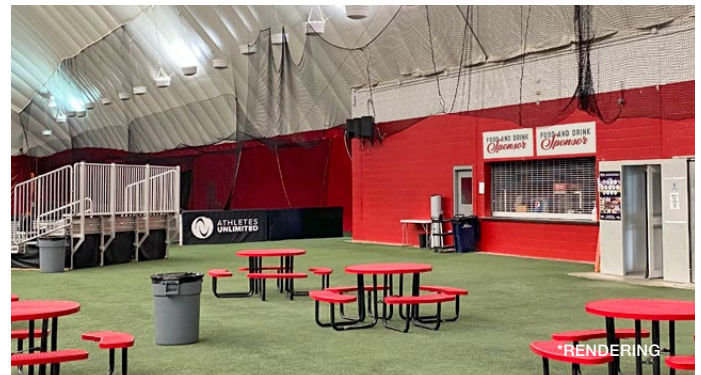

FOOD AND DRINK SPONSORSHIP

Contribution Amount: $2,500

Food & Drink Sponsorships: 2

LOGO PLACEMENT

Food & Drink Sponsorship

The food service/concession area will feature logo signage (one per sponsor), and the area will be referred to in materials and at the event by the name of the sponsor company, i.e. "The ABC Company Food Court"

ADDITIONAL BENEFITS

Team Sponsorship - Food and Drink Sponsorship includes registration for one dodgeball team of up to 10 players. (Player registration includes free admission and raffle ticket.)

Event T-shirts - Ten t-shirts (sizes per your request)

Event Admissions - Five extra admission tickets

Raffle Tickets - Five additional raffle tickets